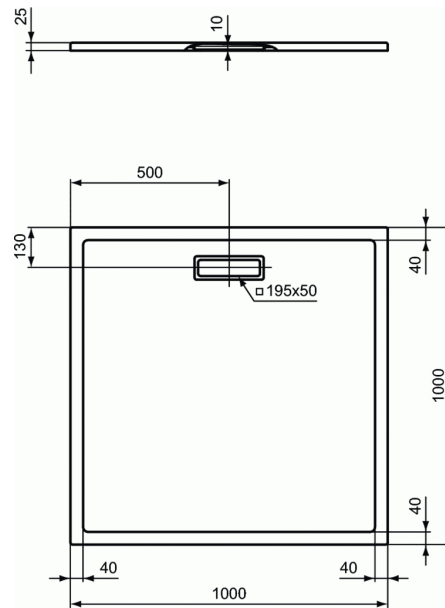

ULTRA FLAT NEW square shower tray 100x100cm

square shower tray 100x100cm

Ultra-thin 25 mm shower tray, made of acrylic sheet - 3,2 mm thick. Suitable for floor-standing or floor recessed installation. Recommended equipment (separate order): decorative rectangular waste & cover (T4493).